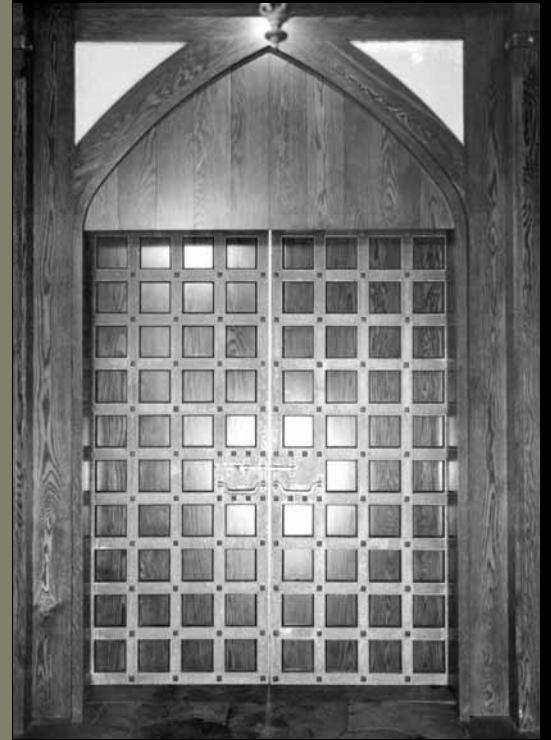

INTERIOR

ORNAMENTAL IRON WORKS

*“Old World
Craftsmanship
Combined with
New World Ideas.”*

Whether curved or straight, our rails are made to fit your stair. We offer several finishes from powder coatings to patinas, and custom finishes such as wire wheel and sand or shot blasting. The craftsmen at Mueller Iron use hand-hammered and hand-forged methods to create an elegant, unique, lasting impression.