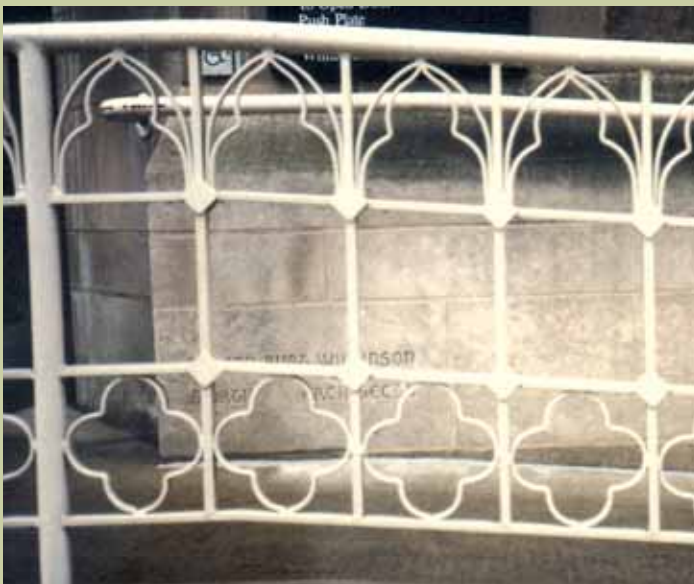

EXTERIORS

ORNAMENTAL IRON WORKS

Exterior metal work is more than just decorative, it serves to:

- Provide contrast in color
- Insure permanence and strength
- Impart interest and beauty
- Convey a unique, original design statement

*“Old World
Craftsmanship
Combined with
New World Ideas.”*