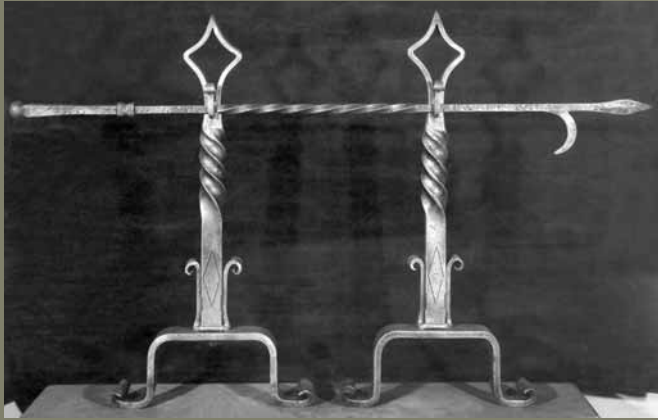

RESTORATION/ HOME FURNISHING

ORNAMENTAL IRON WORKS

*“Old World
Craftsmanship
Combined with
New World Ideas.”*

The craftsmen of Mueller Iron Works can create fireplace screens and doors to fit any size opening, whether free-standing or mounted. In addition, Mueller can create custom fireplace mantel legs, brackets, tools, and grates to add a distinguished contrast to your fireplace.